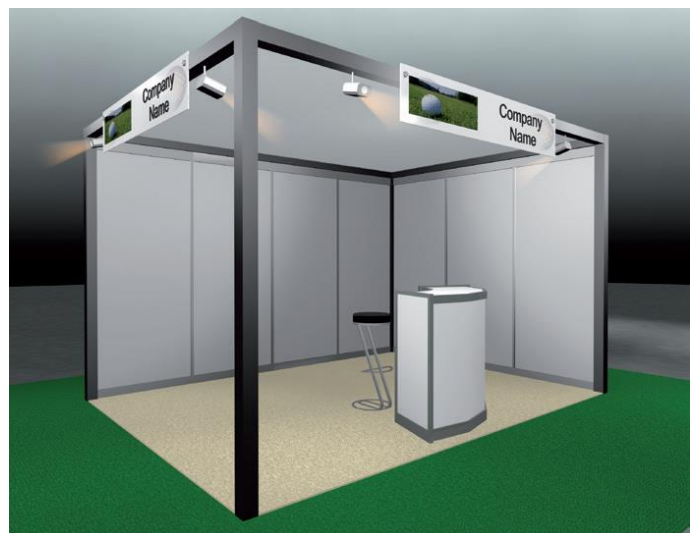

example: GOLF 12m²

Clear dimension for graphics

Back walls

- External wall + internal wall (with contact on profile bar)
- Clear dimension: 940 mm x 2300 mm
- Internal wall (no contact on profile bar)
  Clear dimension: 970 mm x 2300 mm

Counters (graphics on entire surface)

- Article- Nr. **138**: half-round (A 1530 · B 530 · C 1100)
  Dimension for graphics: 1525 mm x 987 mm
- Article-Nr. **135** (A 1030 · B 530 · C 1100)
  Dimension for graphics: 987 mm x 930 mm