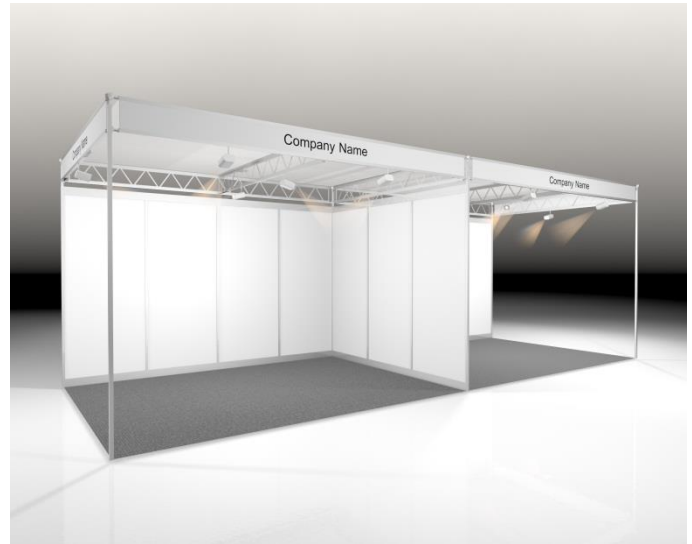

Stand offers – Golfmesse 2021

Stand package MODUL

- stand assembly and disassembly
- walls, height 2.50m, white 5mm chipboard, SYMA aluminium construction
- fascia panel height 225 mm, white
- fascia text, max. 30 letters
- roof sail over the entire stand
- carpeting, choice of colors
- lighting (1 spot per 3m²)
- stand furniture: not included

surface	price CHF	discount*
9m² (3x3)	4'700.--	300.--
12m² (4x3)	5'450.--	400.--
15m² (5x3)	6'655.--	500.--
18m² (6x3)	7'825.--	600.--
from 20m²	415.--/m²	25.--/m²

example: MODUL 12m²

Stand package GOLF

- stand assembly and disassembly
- walls, height 2.50m, white, 5mm chipboard, SYMA aluminium construction
- special fascia panel
- fascia text, max. 30 letters
- roof sail over the entire stand
- carpeting beige
- lighting (1 spot per 3m²)
- stand furniture:
  up to 17 m²: 1 counter, 1 barstool
  from 18 m²: 2 counters, 2 barstools

surface	price CHF	discount*
9m² (3x3)	5'150.--	300.--
12m² (4x3)	5'850.--	400.--
15m² (5x3)	7'200.--	500.--
18m² (6x3)	8'275.--	600.--
from 20m²	440.--/m²	25.--/m²