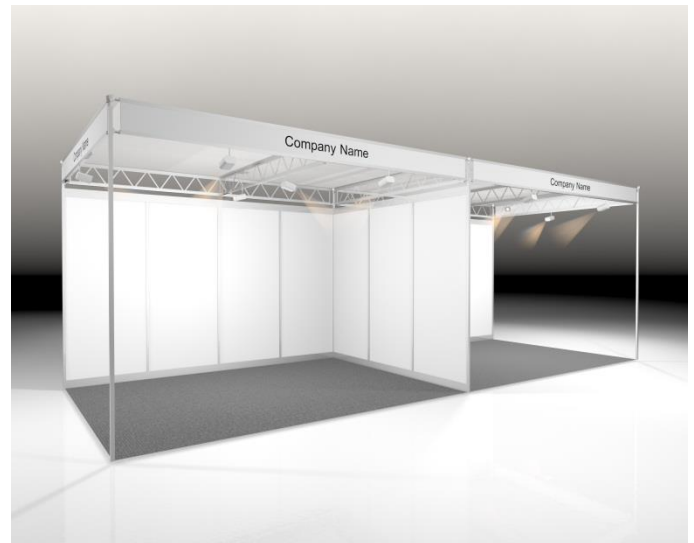

Stand offers – FESPO 2021

Stand package MODUL

- stand assembly and disassembly
- walls, height 2.50m, white 5mm chipboard, SYMA aluminium construction
- fascia panel height 225 mm, white
- fascia text, max. 30 letters
- roof sail over the entire stand
- carpeting, choice of colors
- lighting (1 spot per 3m²)

surface	price CHF	discount*
12m² (4x3)	5'450.--	400.--
15m² (5x3)	6'655.--	500.--
18m² (6x3)	7'825.--	600.--
ab 20m²	415.--/m²	25.--/m²

example: MODUL 12m² with 2 open sides

Stand package EMOTION

- stand assembly and disassembly
- walls, height 2.50m, white 5mm chipboard, SYMA aluminium construction
- graphical print on maximum 4 wall elements included (1000mm x 2500mm)
- 1 company Logo is included per side wall (maximum size 1m²) included
- carpeting, choice of colors
- lighting (1 spot per meter of wall)

surface-	price CHF	discount
8m² (4x2)	4'950.--	300.--
12m² (4x3)	7'450.--	400.--