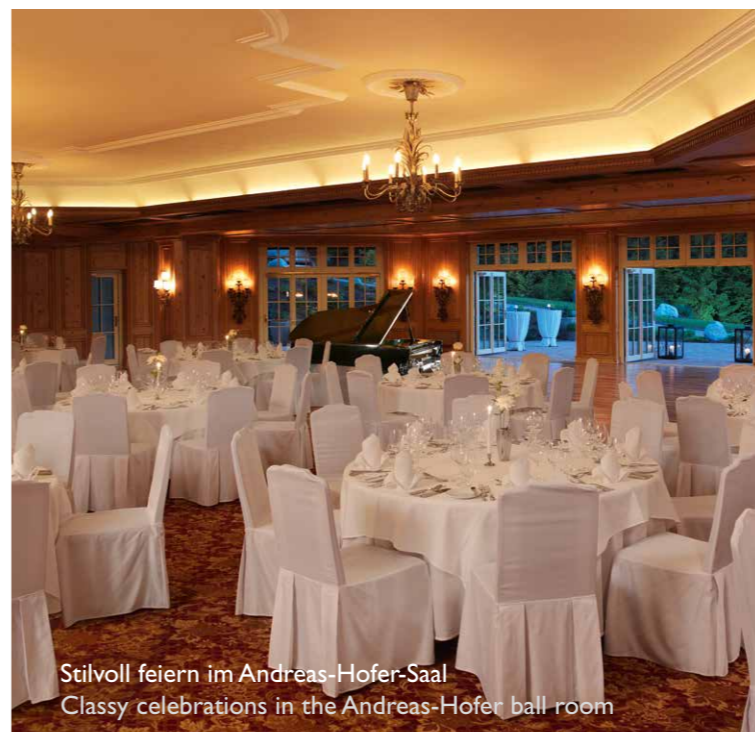

Tennishalle als flexible Eventlocation
Indoor tennis court as a flexible event location