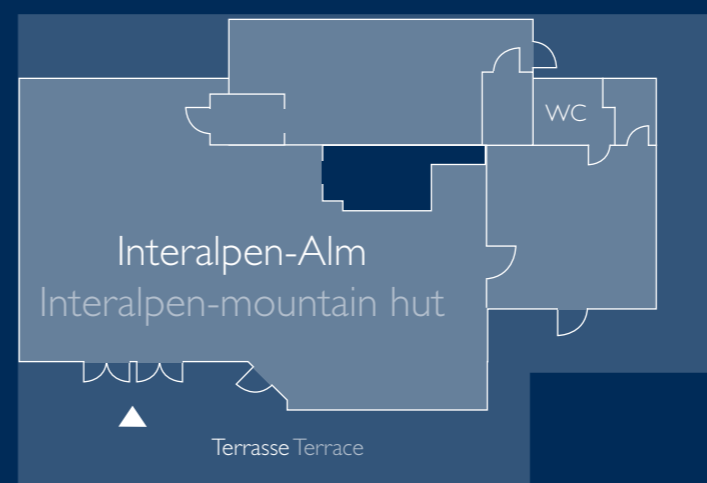

Alle Räume auf einen Blick

Overview of meeting rooms

Raum Room	Tagungsräume Conference rooms				Bestuhlung – maximal Seating – maximum			
	Länge Length (m)	Breite Width (m)	Höhe Height (m)	m²	Theater Theatre	Parlament Classroom	Block Boardroom	U-Form U-shape außen bestuhlt chairs outside
Innsbruck I	13,2	9,8	3,1 – 3,4	130	140	70	45	35
Innsbruck II	13,2	9,9	3,1 – 3,4	130	140	70	45	35
Innsbruck III	13,2	9,5	3,1	125	130	60	40	35
Innsbruck I + II	19,8	13,2	3,1 – 3,4	261	280	150	75	60
Innsbruck II + III	19,5	13,2	3,1 – 3,4	257	260	140	70	55
Innsbruck I + II + III	29,4	13,2	3,1 – 3,4	388	400	250	100	80
Leutasch	13,7	9,3 – 12,3	2,8	133	130	70	45	35
Telfs	9,5	8,7	2,8	83	70	35	25	22
Buchen	8,3	4,7	2,8	39	-	-	14	-

Raum Room	Besprechungsräume /-suite Break-out rooms / suite				Bestuhlung – maximal Seating – maximum			
	Länge Length (m)	Breite Width (m)	Höhe Height (m)	m²	Theater Theatre	Parlament Classroom	Block Boardroom	U-Form U-shape außen bestuhlt chairs outside
Karwendel 106-109	8,5	4,6	2,4	40	30	20	14	12
Karwendel 110/111	14,1	4,6 – 6,8	2,4	76	-	-	14	-

Raum Room	Eventlocations Event locations				Bestuhlung – maximal Seating – maximum			
	Länge Length (m)	Breite Width (m)	Höhe Height (m)	m²	Empfang Reception	Runde Tische Round tables	Tafeln Square tables	U-Tafel U-seating
Andreas-Hofer-Saal	22	33,8	2,7 – 3,7	595	Individuelle Gestaltungsmöglichkeiten gern auf Anfrage Individual organisational options upon request			
Hofburg	17	14	3,1	218				
Interlpen-Alm	18,5	11,5	2,5 – 3,6	174				
Tennishalle	36,3	34,5	8,2	1252