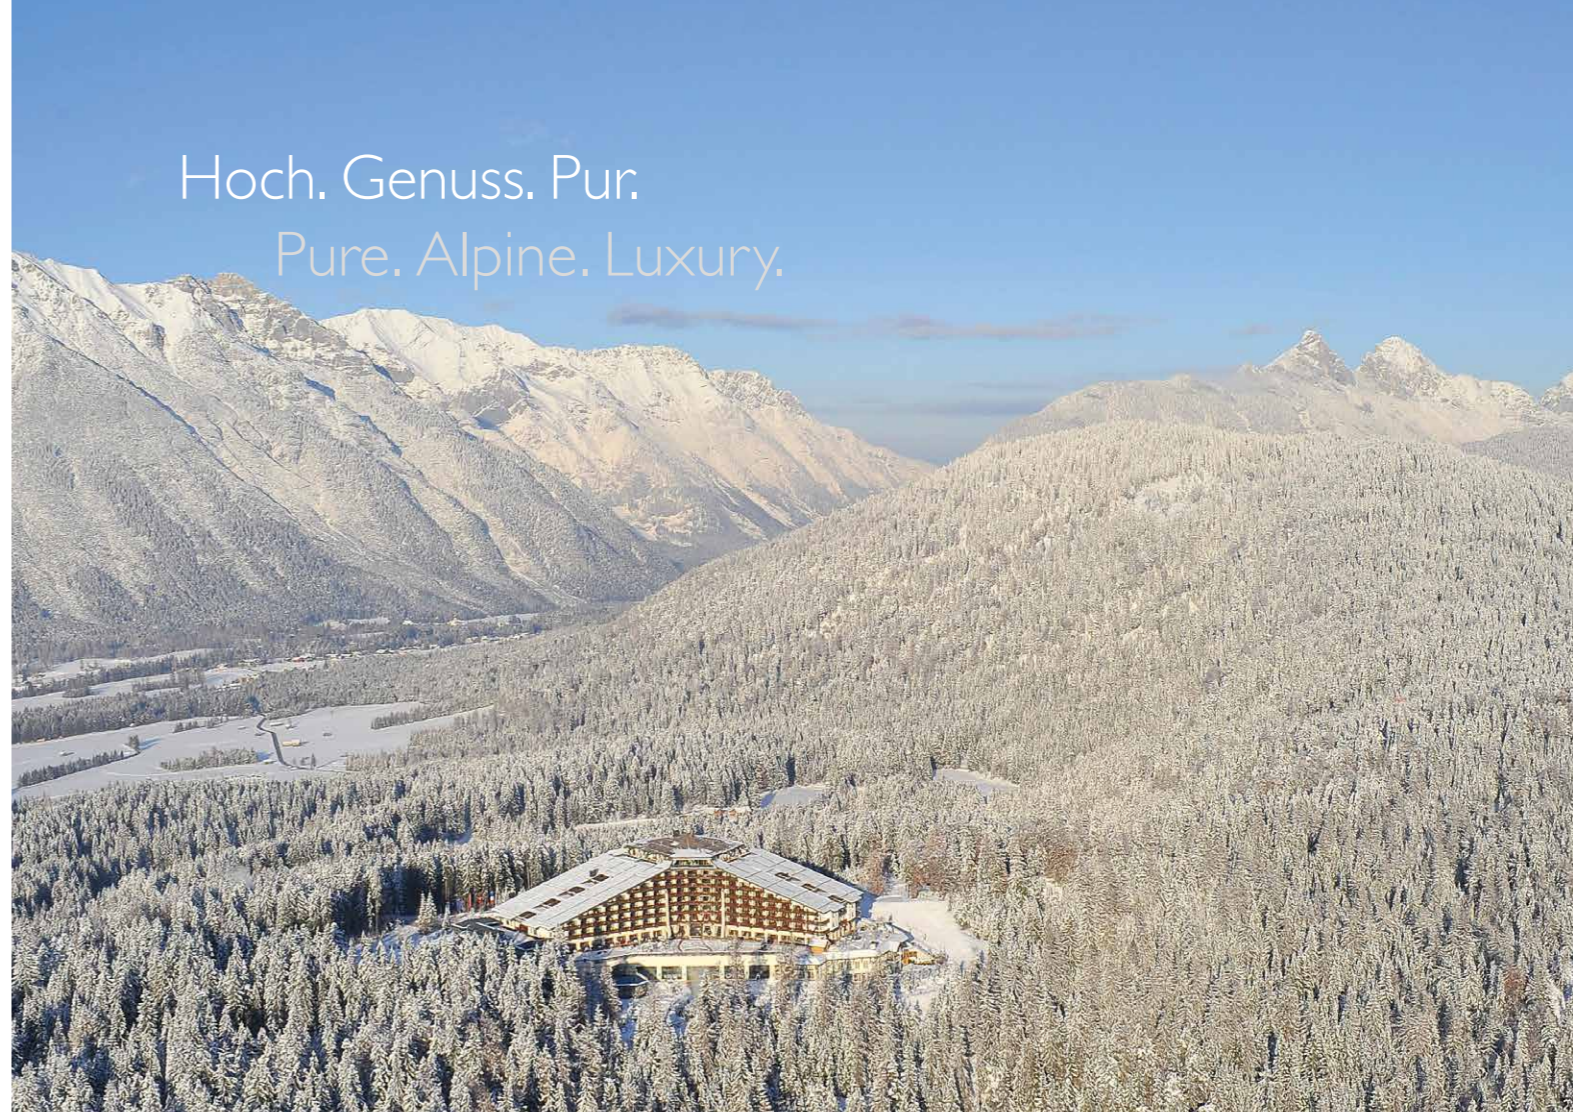

# INTERALPEN-HOTEL TYROL

★★★★★S

Meetings & Events

Meet & Eat im Clubrestaurant Hofburg  
Meet & Eat in the Clubrestaurant Hofburg

Ein Tiroler Schmankerl: unsere Interpalpen-Alm  
A Tyrolean treat: our Interpalpen-mountain hut